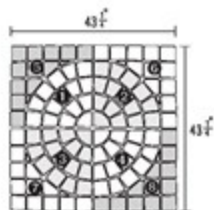

ADRIANA

ADRIANA

1 Set = 1.21 Sq. M.
1 Ctn. = 1 Set

AD 20: WHITE CHAMPAGNE

AD 42: WILD ROSE + COPPER STONE

AD 22: PIGEON GREY + WHITE CHAMPAGNE

AD 45: WILD ROSE + COPPER STONE + AUTUMN

AD 24: PIGEON GREY