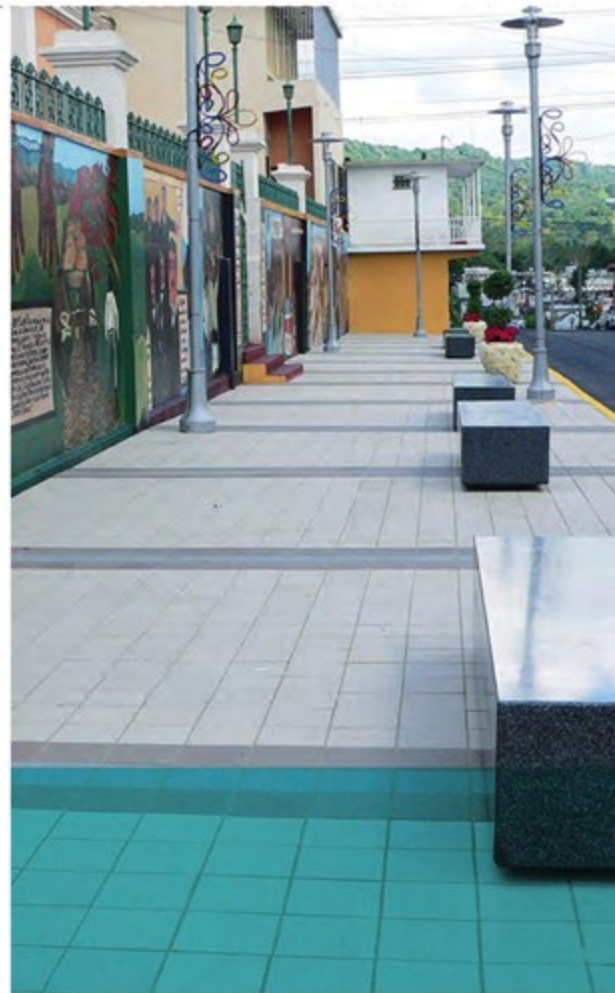

PUERTO RICO EX GF-202 PIGEON GREY, EX GF-202 BLACK SAPPHIRE, EX GF-202 PARADISE BLUE