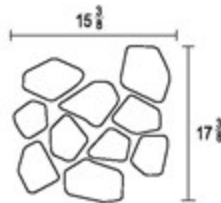

ICEBERG

1 Set = 0.137 Sq. M.
1 Ctn. = 5 Sets

IB 20: WHITE CHAMPAGNE

IB 42: WILD ROSE + COPPER STONE

IB 22: PIGEON GREY + WHITE CHAMPAGNE

IB 45: WILD ROSE + COPPER STONE + AUTUMN

IB 24: PIGEON GREY

IB 50: COPPER STONE