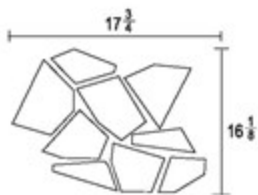

KENZAI CERAMICS

ARMSTONE

ARMSTONE

1 Set = 0.13 Sq. M.
1 Ctn. = 5 Sets

AS 20: WHITE CHAMPAGNE

AS 42: WILD ROSE + COPPER STONE

AS 22: PIGEON GREY + WHITE CHAMPAGNE

AS 45: WILD ROSE + COPPER STONE + AUTUMN