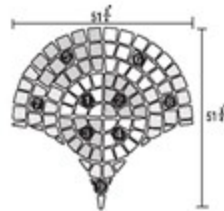

MIMOZA

MIMOZA

1 Set = 0.99 Sq. M.
1 Ctn. = 1 Set