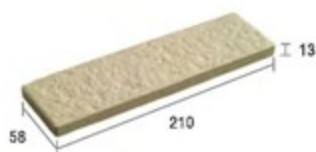

Interior wall installation

Exterior wall installation

Interior floor installation

Exterior floor installation

Staircase installation

Installation with joint

Installation without joint

01 GRANITO TILE

EX GF-508

58 mm. x 210 mm. x 13 mm.
68 Pcs. / Sq.M.
60 Pcs. / Ctn.
0.88 Sq.M. / Ctn.

EX GF-101

100 mm. x 100 mm. x 13 mm.
81 Pcs. / Sq.M.
60 Pcs. / Ctn.
0.74 Sq.M. / Ctn.

EX GB-100

60 mm. x 100 mm. x 100 mm. x 13 mm.
90 Pcs. / Sq.M.
60 Pcs. / Ctn.
0.67 Sq.M. / Ctn.

EX GT-100

100 mm. x 100 mm. x 13 mm.
90 Pcs. / Ctn.

EX GF-202

210 mm. x 210 mm. x 13.5 mm.
22 Pcs. / Sq.M.
16 Pcs. / Ctn.
0.72 Sq.M. / Ctn.

EX GF-201

100 mm. x 210 mm. x 13 mm.
43 Pcs. / Sq.M.
30 Pcs. / Ctn.
0.70 Sq.M. / Ctn.