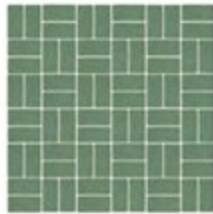

01 GRANITO TILE

COLOR COMBINATION

1 Sq.M. = 81 Pcs.
EX GF-101
HARVEST GOLD = 81 Pcs.

1 Sq.m. = 81 Pcs.
EX GF-101
WILD ROSE = 32 Pcs.
COPPER STONE = 49 Pcs.

1 Sq.M. = 43 Pcs.
EX GF-201
GREEN VALLEY = 43 Pcs.