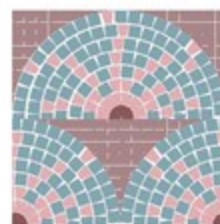

HALF ROUND Pattern 3.5 Sq.M.

HALF ROUND USES:

EX GT-100 TRIANGLE WILD ROSE	=	6 Pcs.
EX GB-100 TRAPEZOID FLAMINGO PINK	=	70 Pcs.
EX GF-101 4x4 SQUARE PARADISE BLUE	=	121 Pcs.
BACKGROUND USES:		
EX GF-101 4x4 SQUARE POPPY PINK	=	87 Pcs.