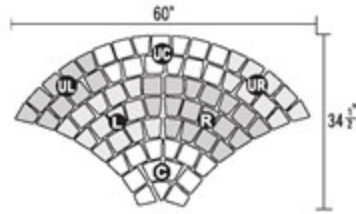

SCALLOP

SCALLOP

1 Set = 0.81 Sq. M.
1 Ctn. = 1 Set

SC 20: WHITE CHAMPAGNE	SC 42: WILD ROSE + COPPER STONE	SC 22: PIGEON GREY + WHITE CHAMPAGNE	SC 45: WILD ROSE + COPPER STONE + AUTUMN
SC 24: PIGEON GREY	SC 50: COPPER STONE	SC 28: PIGEON GREY + BLACK SAPPHIRE	SC 53: COPPER STONE + AUTUMN
SC 30: BLACK SAPPHIRE	SC 55: COPPER STONE + AUTUMN + WHITE CHAMPAGNE	SC 32: BLACK SAPPHIRE + PIGEON GREY	SC 60: AUTUMN
SC 40: WILD ROSE	SC 67: AUTUMN + COPPER STONE		

*Remark Price is based on colors and actual colors may vary slightly from the pictures

P.17

- Interior wall installation
- Exterior wall installation
- Interior floor installation
- Exterior floor installation