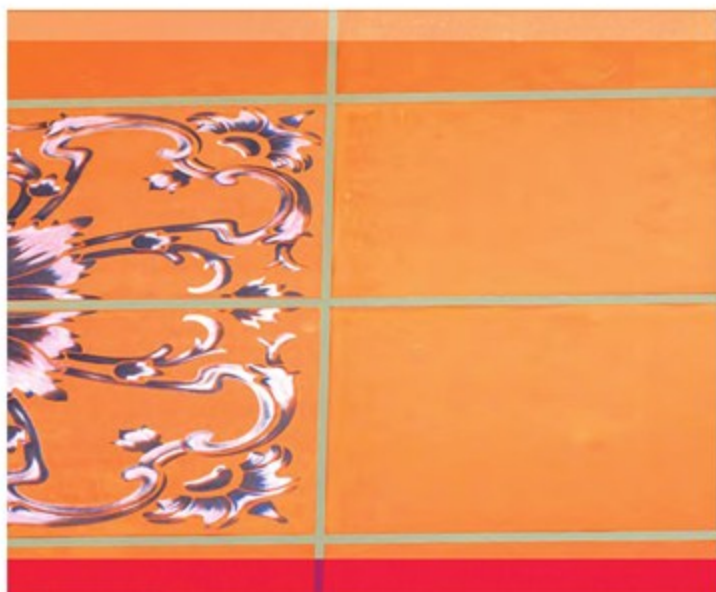

SAMPLE DESIGN PATTERN

KENZAI CERAMICS