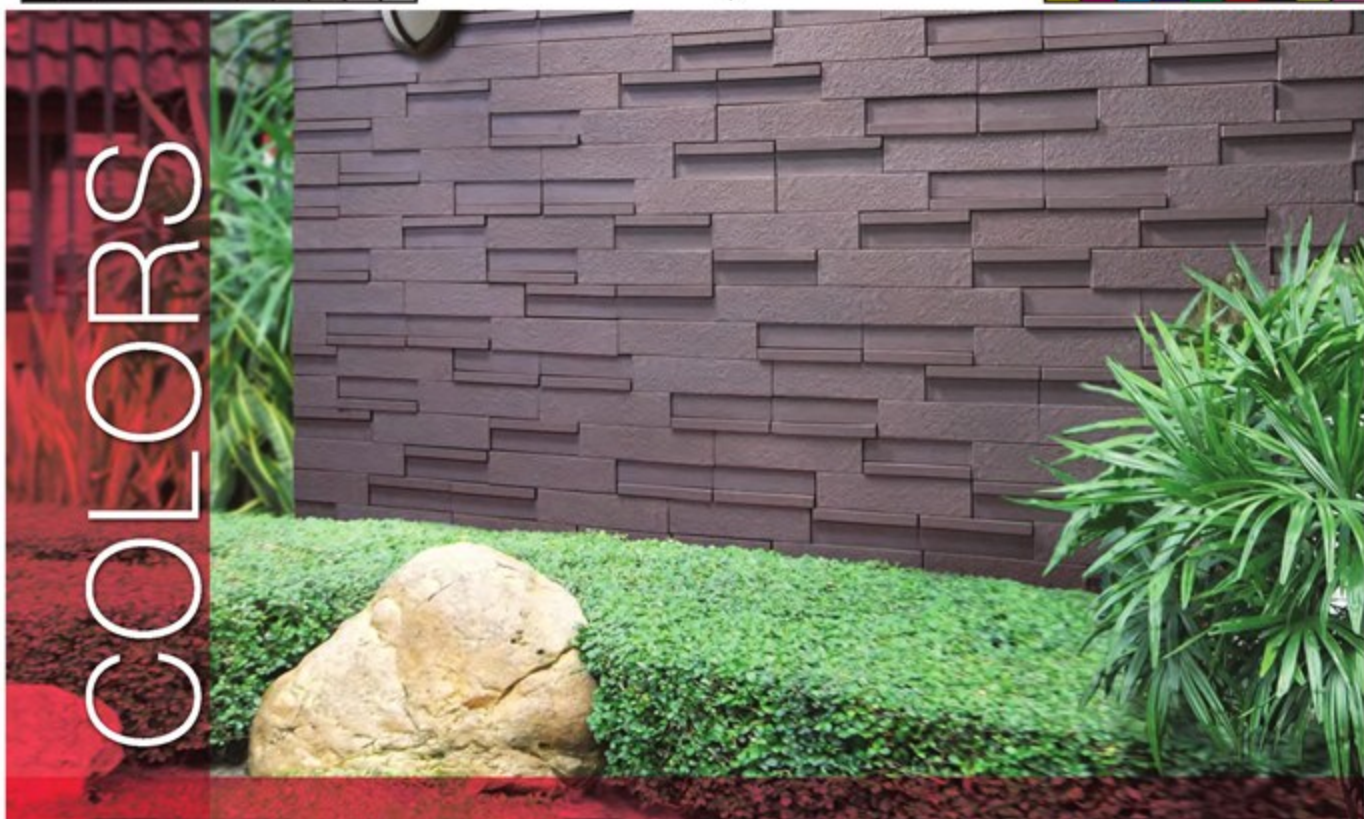

COLORS

KENZAI CERAMICS

TUSCANY STONE : TUS-145 BLACK PEARL