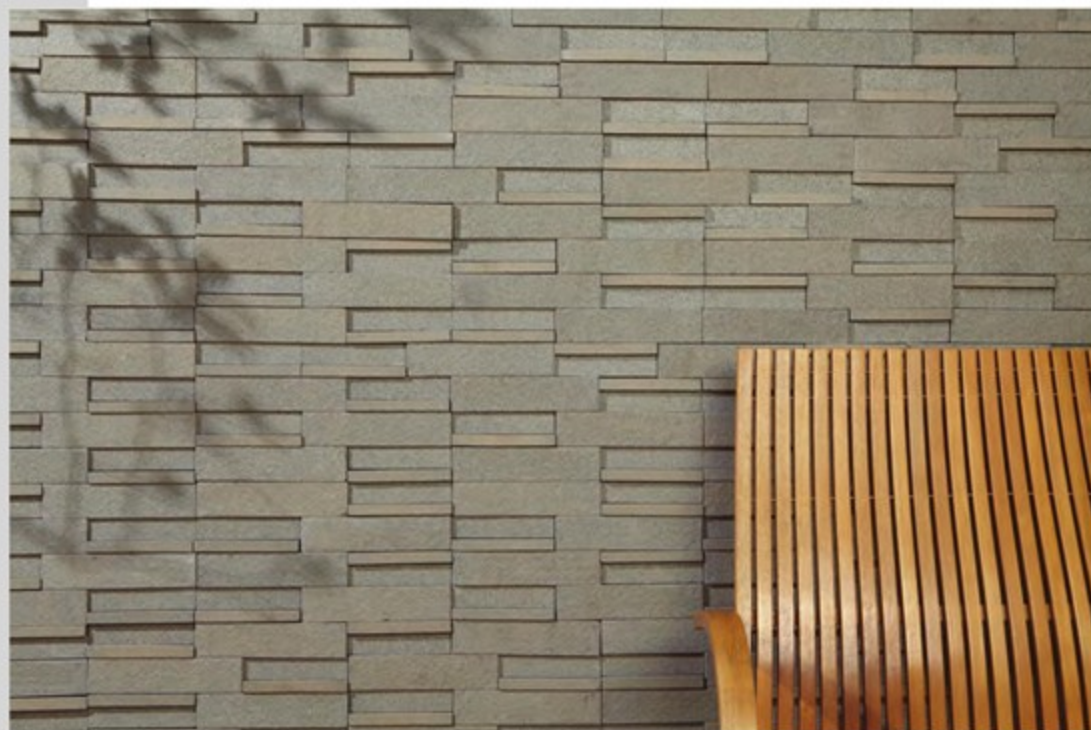

TUSCANY STONE : TUS-145 COOKIE AND CREAM

*Remark : Actual colors may vary slightly from the pictures

Interior wall installation

Exterior wall installation

Installation without joint

TUSCANY stone

P.112 19