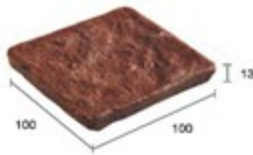

## NAPOLIE STONE

Napolie Stone, the tile whose beauty transcends the beauty of typical stone. Various colors are offered. Easy to install with the thickness being only 13 mm. Napolie Stone is suitable in displaying exceptional European style home.

# 07 NAPOLIE STONE

KENZAI CERAMICS

NAP-101

100 mm. x 100 mm. x 13 mm.  
81 Pcs. / Sq. M.  
60 Pcs. / Ctn.  
0.74 Sq. M. / Ctn.

NAP NB-100

100 mm. x 100 mm. x 60 mm. x 13 mm.  
90 Pcs. / Sq. M.  
70 Pcs. / Ctn.  
0.78 Sq. M. / Ctn.