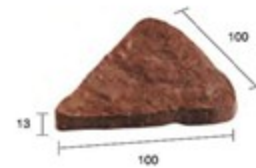

NAP NT-100

100 mm. x 100 mm. x 13 mm.
60 Pcs. / Ctn.

*Remark Pieces per Square Meter is calculated based on installation with 1 cm. joint