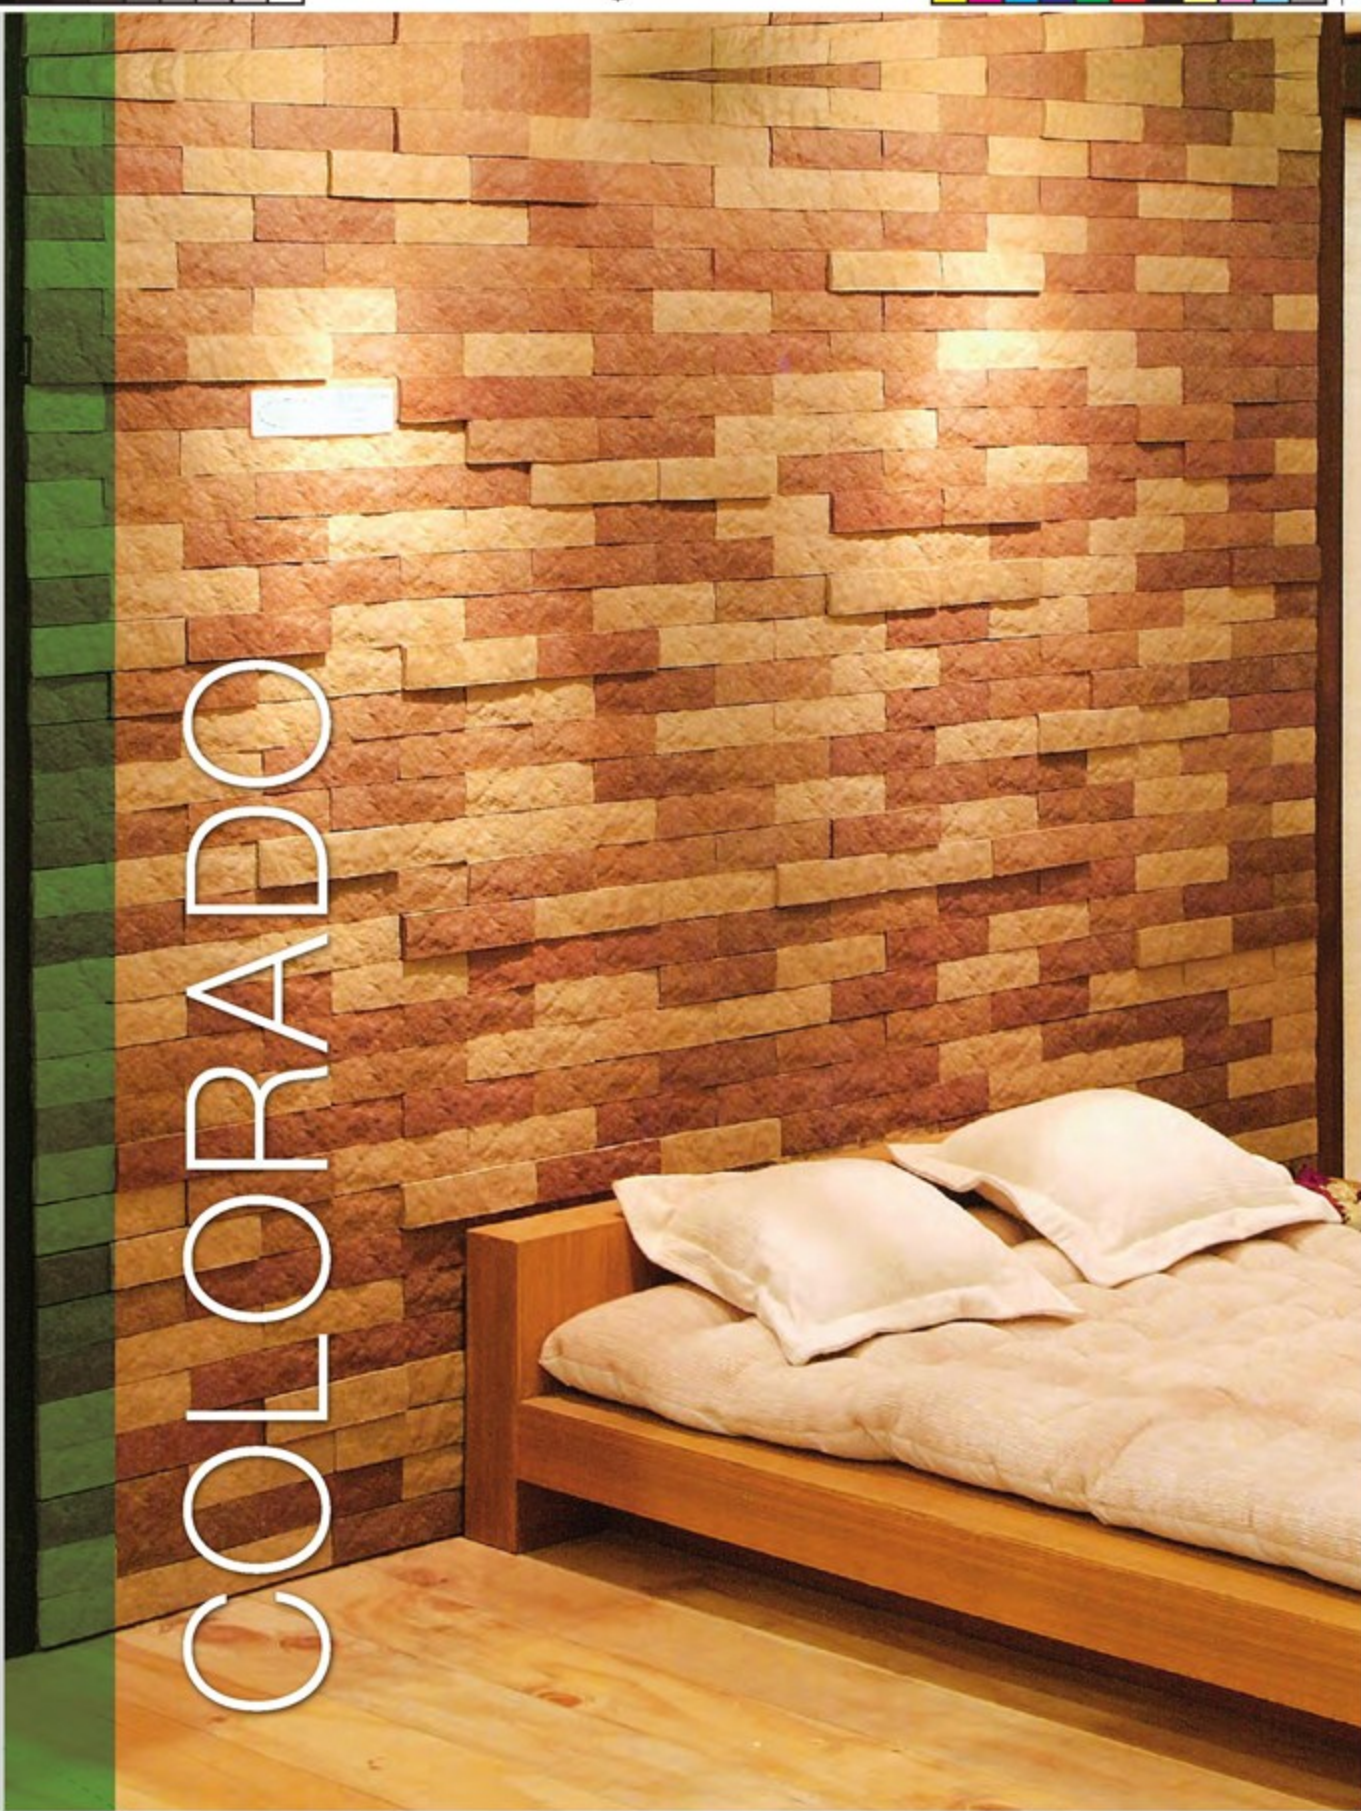

KENZAI CERAMICS

COLORADO

P.27